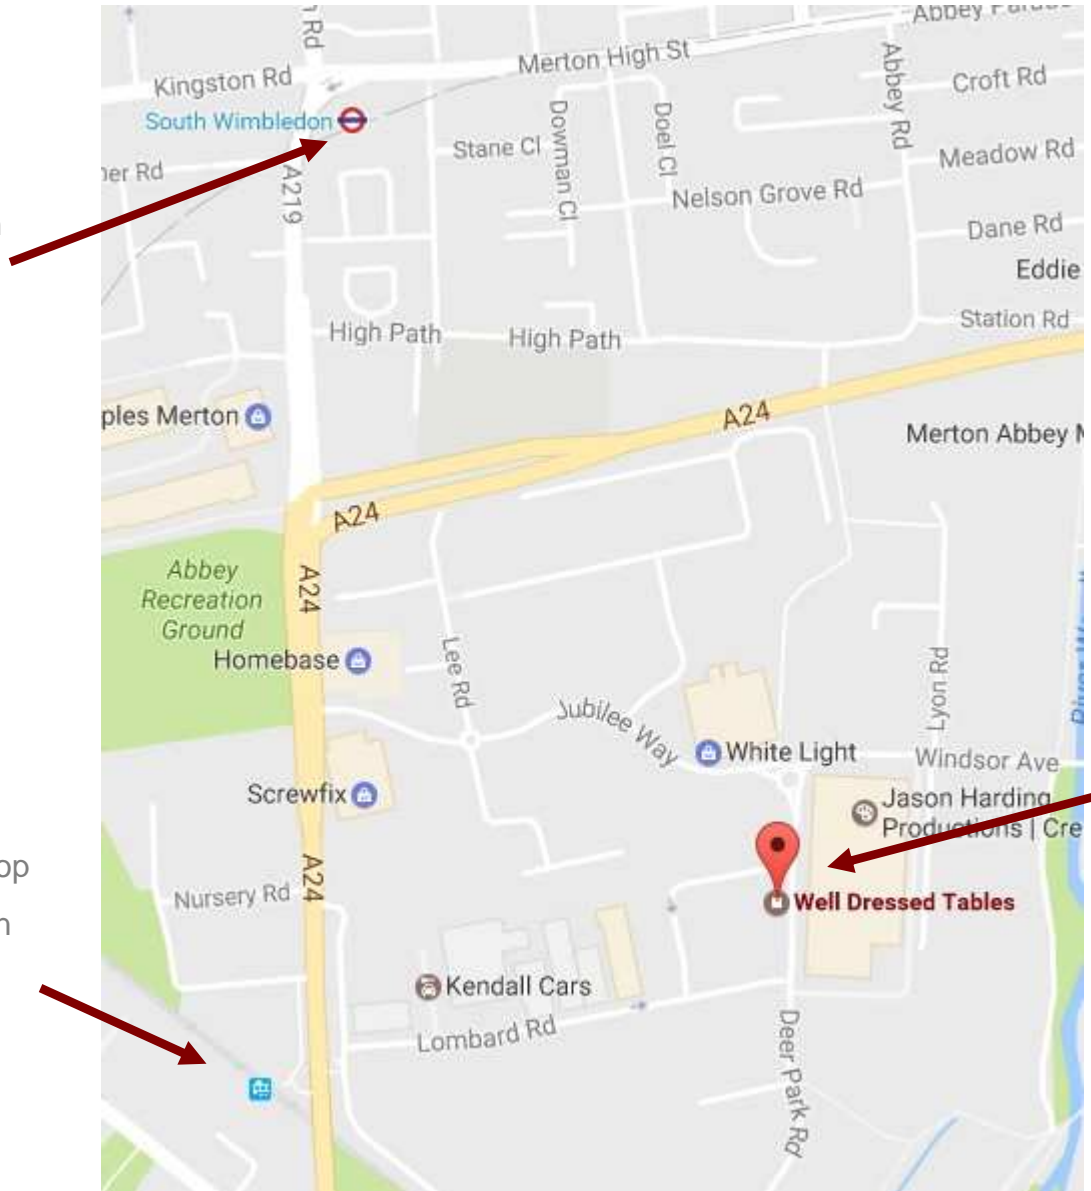

South Wimbledon
Underground Station
Northern Line
10- 15 Min Walk

Morden Road Tram Stop
Direct into Wimbledon
& Croydon
5 Minute walk

Well Dressed Tables /
Spaceworks
SW19 3GY
(opposite Wimbledon Film
Studios)
Parking available on site