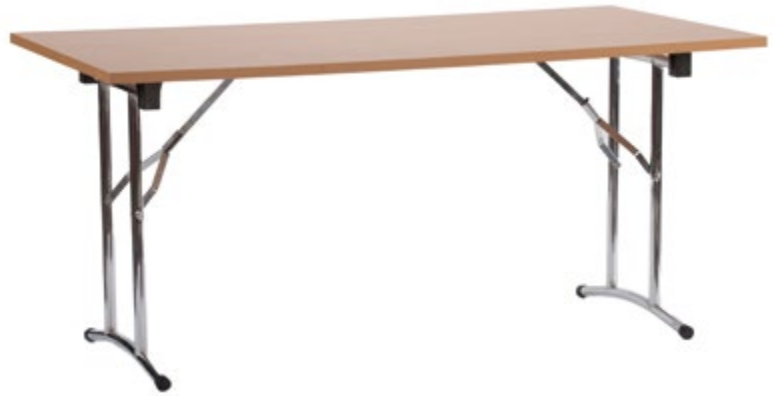

OMEGA FOLDING TABLES

Folding tables in a choice of sizes and with a beech coloured top and chrome legs. Helping you to create a smarter production office at your event.

- 120cm x 60cm **SB6005**
- 160cm x 80cm **SB6010**