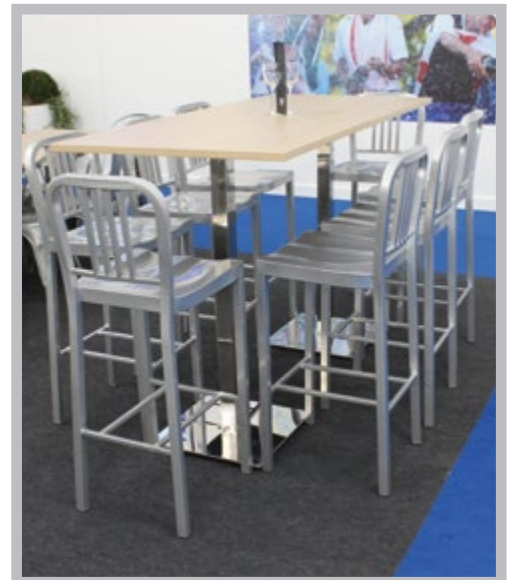

Web Chair
White SC7001

Web Chair
Blue SC7002

Web Chair
Grey SC7003

NAVY SILVER CHAIR

TH1004S

NAVY SILVER STOOL

TH1005

TOLIX CHAIRS & STOOLS