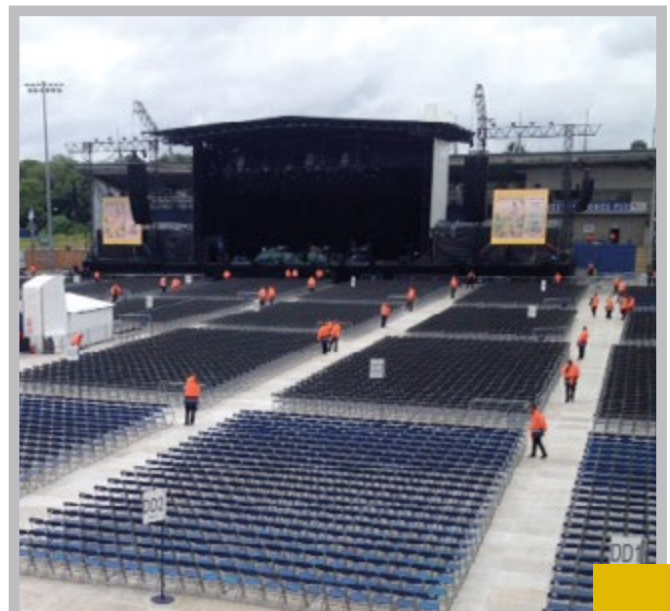

CONFERENCE & OFFICE CHAIRS

A selection of height adjustable desk chairs available in leather and fabric.

MILANO CHAIR

A comfortable conference chair with padded seat and back and chrome frame. Charcoal in colour. Available with linking clips and also with writing tablets. Perfect for conferences and lectures.

POLYPROP LINKING CHAIRS

A hard wearing plastic chair and charcoal in colour. Chairs can be linked. Perfect for conferences, graduation ceremonies and more.

SAMSONITE FOLDING CHAIR

A folding plastic chair available in Grey, Black and White. Perfect for outdoor and indoor use.