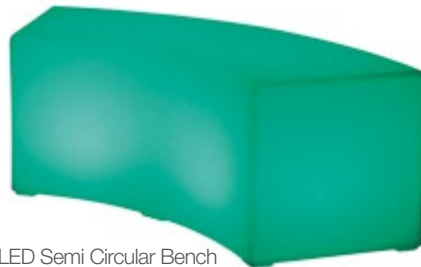

LED Single Bar Unit
Green
HS010

LED Double Bar Unit
Semi Circle
HS011

LED Full Bar Unit
HS012

LED Cube
HS001

LED Semi Circular Bench
HS002

LED Square Ice Bucket
HS003

LED Tub Chair
HS007

LED Round Coffee Table
HS004